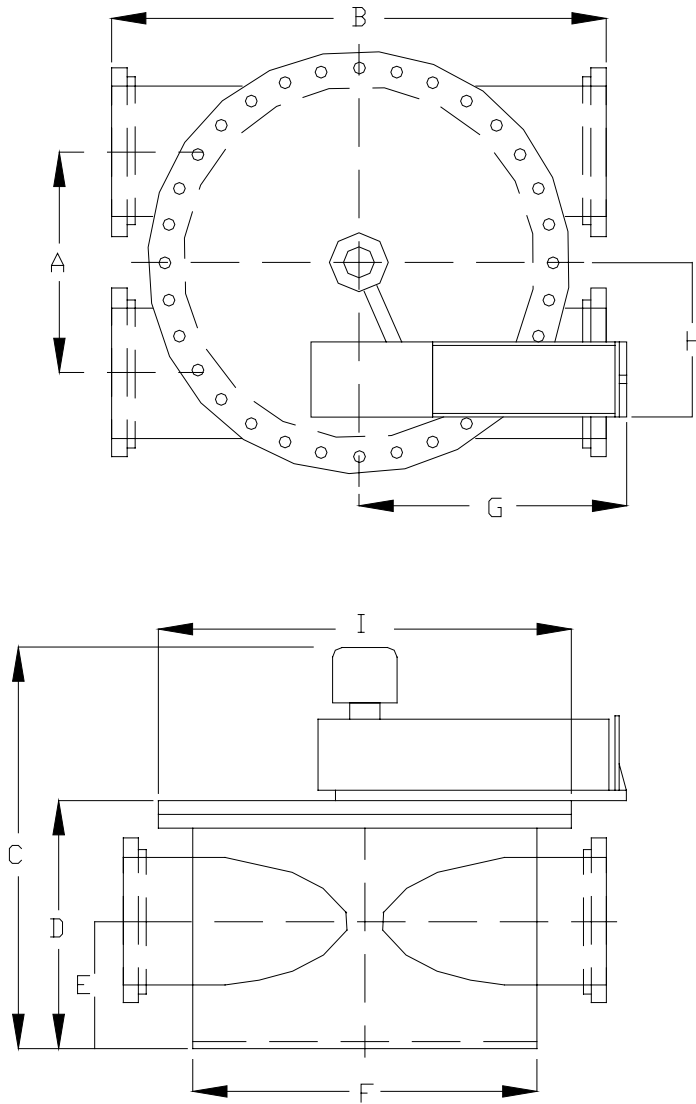

WATER TECHNOLOGY 10" 4-WAY REVERSING VALVE - STYLE HX

DIMENSIONS (IN INCHES):

A = 17.5	D = 18.9	G = 22.5
B = 38	E = 9.4	H = 10.5
C = 30.5	F = 28	I = 33.5

DRY WEIGHT: 1,375 LBS.

ATB SYSTEMS
WATER TECHNOLOGY OF PENSACOLA, INC.