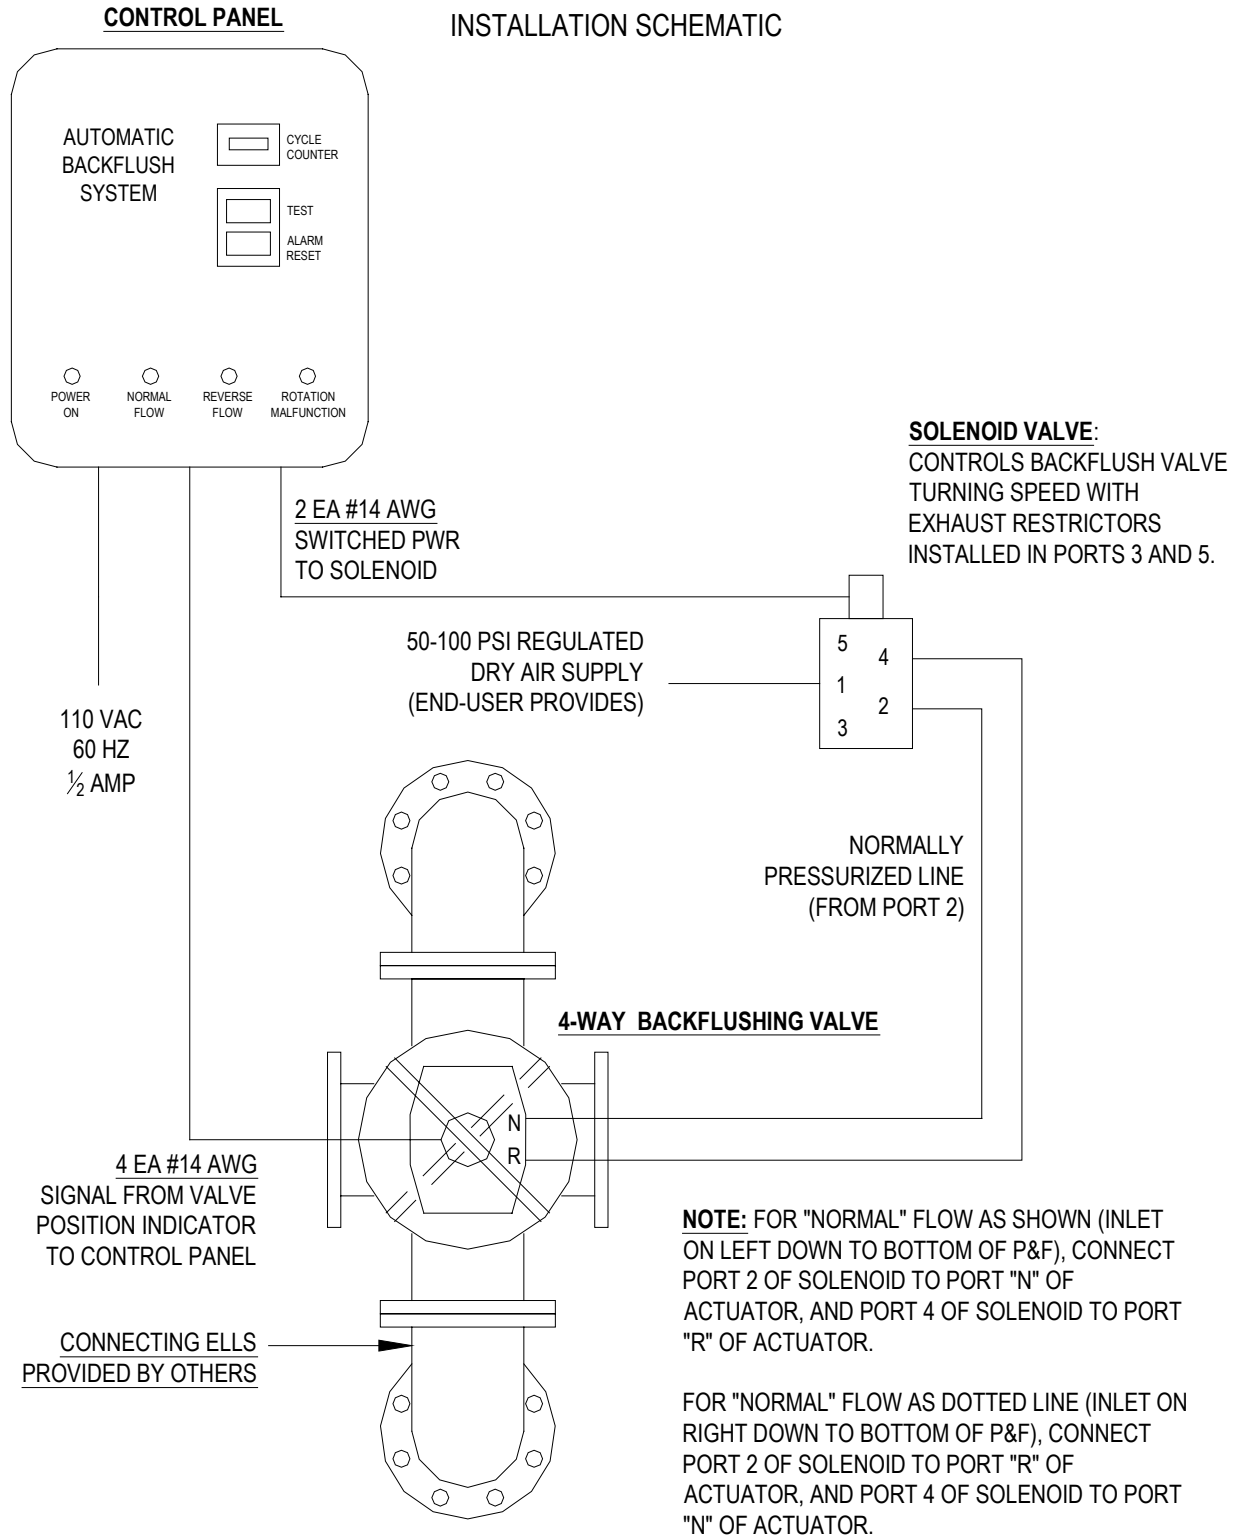

AUTOMATIC BACKFLUSH SYSTEM

CONTROL PANEL AND 4-WAY VALVE INSTALLATION SCHEMATIC

ATB SYSTEMS

WATER TECHNOLOGY OF PENSACOLA, INC.

WATERTECH@ATBSYSTEMS.COM
TELEPHONE: (850) 477-4789

WWW.ATBSYSTEMS.COM
FAX (850) 479-3056